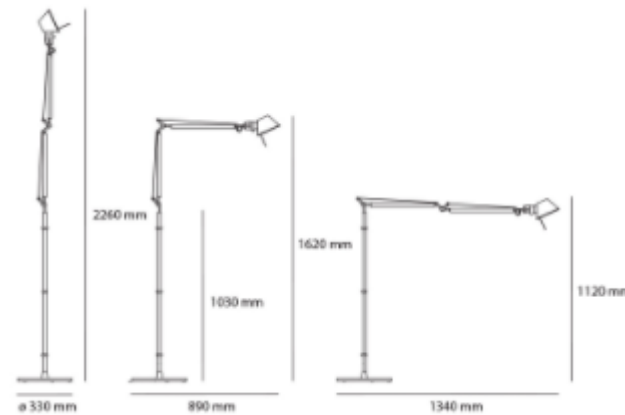

### **Tolomeo Floor Lamp**

Base and cantilevered arms in polished aluminium; diffuser in matt anodised aluminium; joints and supports in polished aluminium. System of spring balancing. The code refers to the luminaire's body only

*Brand:* **ARTEMIDE**, MADE IN ITALY  
*Item type:* Floor Lamp  
*Item Code:* A0048W00 + A012820 + A014000  
*Designer:* Michele De Lucchi, Giancarlo Fassina  
*Color:* Alluminium  
*Light Source:* 1 X LED 10W 2700K / MICROSWITCH DIMMER  
*Dimensions:*